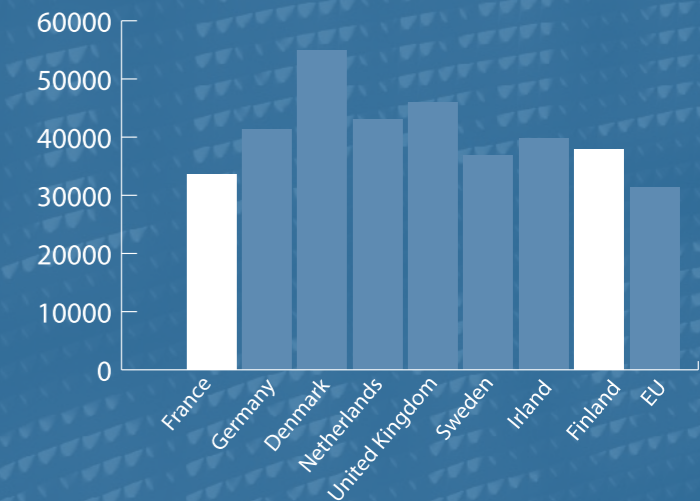

■ **Average annual gross salary, 2008**

Source : INSEE (National Institute of Statistics and Economic Studies)

In Burgundy, you'll find Supply Chain solutions tailored to your company's needs

Burgundy is equipped with all of the skills necessary for transparency and traceability in the flow of information and goods.

With more than 20 companies active in RFID/Traceability, Burgundy has skills in all fields of the value chain, from hardware solutions (readers, cards, labelling) to software and project management consulting.

Therefore, Burgundy Development Agency has initiated the creation of a cluster dedicated to RFID/traceability. We helps those companies work together so as to win national and international projects, as well as promote their skills on a global scale.